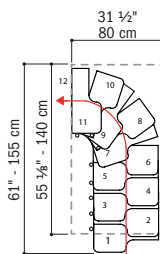

Nice 2 / technical data sheet

Nice 2 is characterized by 11 treads with 12 risers. The treads, complete with railing, are 22 7/16" (57 cm) wide, shaped and staggered, to guarantee maximum utilization of space without compromising

GREY BLACK OR WHITE

STAIRCASE HEIGHT	TREADS	RISERS	
90 15/16" - 116 15/16" 231 - 297 cm	11	12	11 SHAPED TREADS + 11 SUPPORTS + ONE RAILING SIDE WITH VERTICAL BALUSTERS

ADJUSTABLE RISE FROM 7 15/32" TO 9 27/32" (FROM 19 TO 25 CM)

--- minimum opening

WINDING DIRECTION

The clockwise or counterclockwise winding direction may be decided during the assembly.

clockwise

counterclockwise

RISER BAR

Allows to reduce the space between treads for safety.