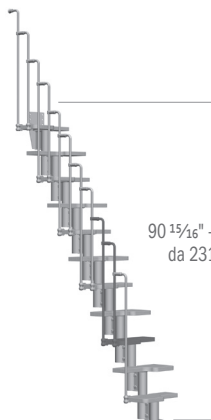

Nice 2 / technical data sheet

Nice 2 is characterized by 11 treads with 12 risers. The treads, complete with railing, are 22 7/16" (57 cm) wide, shaped and staggered, to guarantee maximum utilization of space without compromising

stair functionality. The staircase is supplied with a railing on one side. Nice 2 is adjustable in rise and in direction of rotation, and can assume different configurations.

WOOD SHADES

LIGHT

STEEL COLORS

GREY BLACK OR WHITE

STAIRCASE HEIGHT	TREADS	RISERS	
90 15/16" - 116 15/16" 231 - 297 cm	11	12	11 SHAPED TREADS + 11 SUPPORTS + ONE RAILING SIDE WITH VERTICAL BALUSTERS

ADJUSTABLE RISE FROM 7 15/32" TO 9 27/32" (FROM 19 TO 25 CM)

--- minimum opening

WINDING DIRECTION

The clockwise or counterclockwise winding direction may be decided during the assembly.

clockwise

counterclockwise

RISER BAR

Allows to reduce the space between treads for safety.