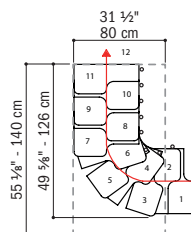

Nice 2 / technical data sheet

Nice 2 is characterized by 11 treads with 12 risers. The treads, complete with railing, are 22 7/16" (57 cm) wide, shaped and staggered, to guarantee maximum utilization of space without compromising

GREY BLACK OR WHITE

STAIRCASE HEIGHT	TREADS	RISERS	
90 15/16" - 116 15/16" 231 - 297 cm	11	12	11 SHAPED TREADS + 11 SUPPORTS + ONE RAILING SIDE WITH VERTICAL BALUSTERS

ADJUSTABLE RISE FROM 7 15/32" TO 9 27/32" (FROM 19 TO 25 CM)

--- minimum opening

WINDING DIRECTION

The clockwise or counterclockwise winding direction may be decided during the assembly.

clockwise

counterclockwise

RISER BAR

Allows to reduce the space between treads for safety.