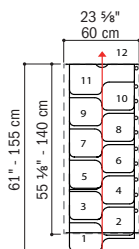

Nice 2 / technical data sheet

Nice 2 is characterized by 11 treads with 12 risers. The treads, complete with railing, are 22 7/16" (57 cm) wide, shaped and staggered, to guarantee maximum utilization of space without compromising

GREY BLACK OR WHITE

STAIRCASE HEIGHT	TREADS	RISERS	
90 15/16" - 116 15/16" 231 - 297 cm	11	12	11 SHAPED TREADS + 11 SUPPORTS + ONE RAILING SIDE WITH VERTICAL BALUSTERS

ADJUSTABLE RISE FROM 7 15/32" TO 9 27/32" (FROM 19 TO 25 CM)