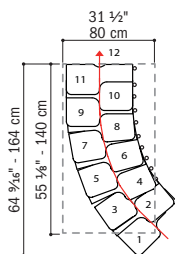

Nice 2 / technical data sheet

Nice 2 is characterized by 11 treads with 12 risers. The treads, complete with railing, are 22 7/16" (57 cm) wide, shaped and staggered, to guarantee maximum utilization of space without compromising

GREY BLACK OR WHITE

STAIRCASE HEIGHT	TREADS	RISERS	
90 15/16" - 116 15/16" 231 - 297 cm	11	12	11 SHAPED TREADS + 11 SUPPORTS + ONE RAILING SIDE WITH VERTICAL BALUSTERS

ADJUSTABLE RISE FROM 7 15/32" TO 9 27/32" (FROM 19 TO 25 CM)

--- minimum opening

WINDING DIRECTION

The clockwise or counterclockwise winding direction may be decided during the assembly.

clockwise

counterclockwise

RISER BAR

Allows to reduce the space between treads for safety.